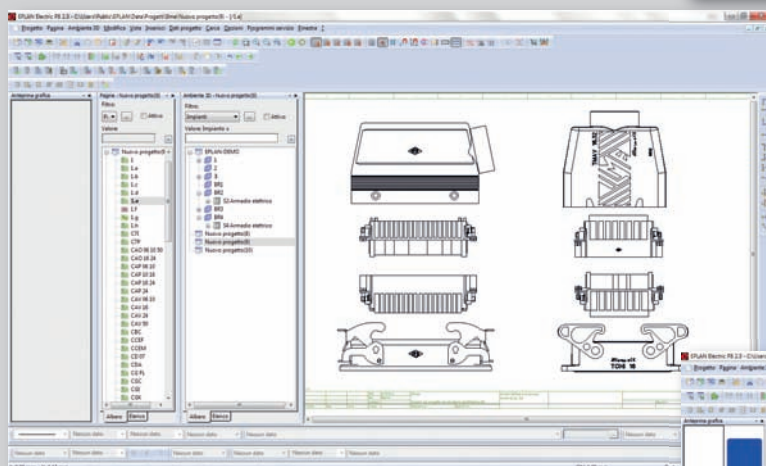

Over **3000 components**
available online
via the DATA PORTAL

3D EMA EPLAN Macro file