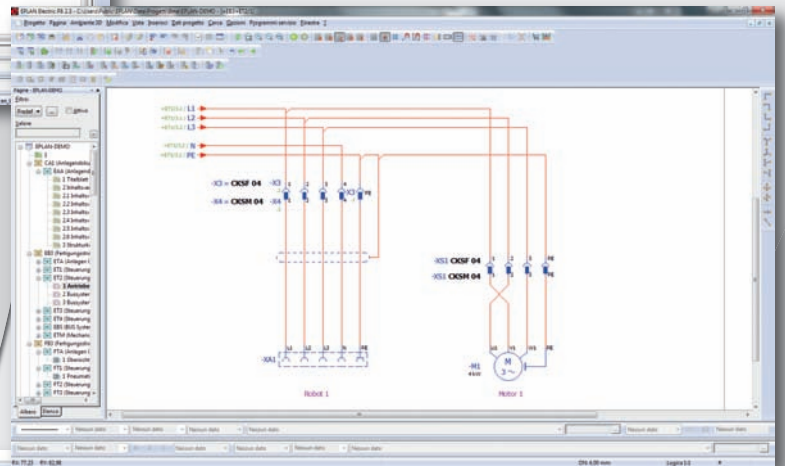

Parts data set includes:

- part record fields
- function template
- schematic macro
- PDF documents and JPG images

ILME data base available on www.ilme.com

EPLAN Electric P8

Over **3000 components**
available online
via the DATA PORTAL