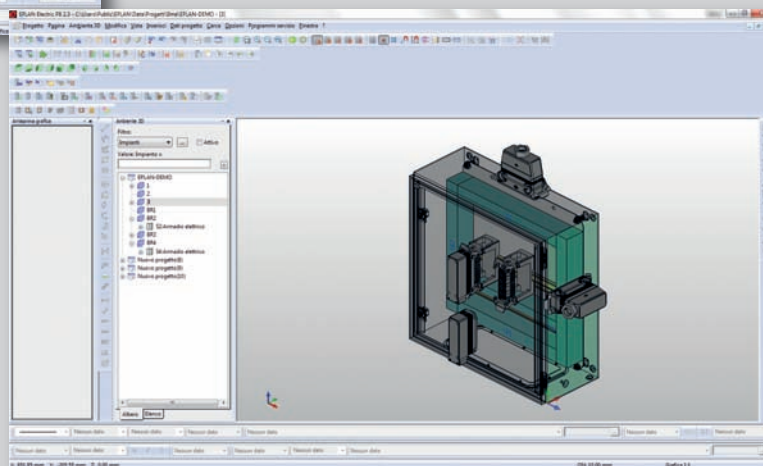

Over **3000 components**
available online
via the DATA PORTAL

3D EMA EPLAN Macro file